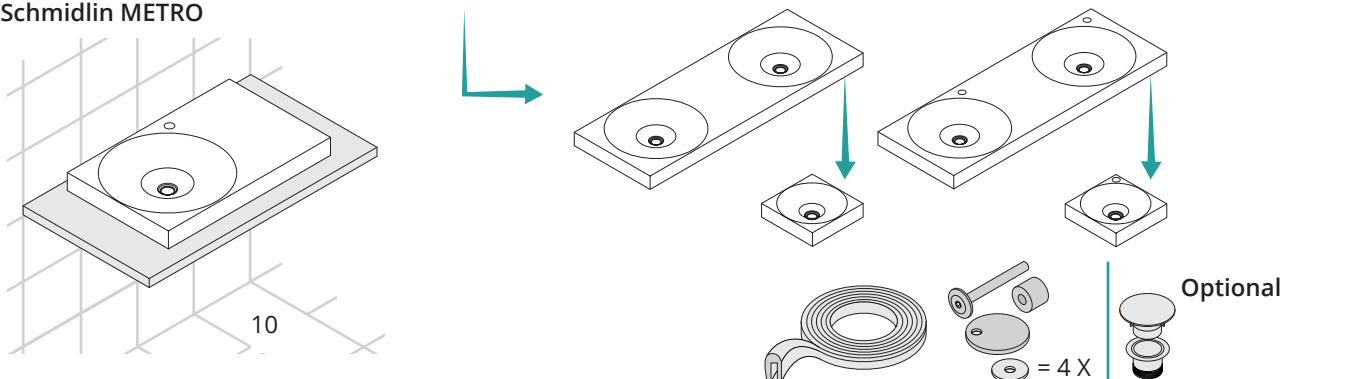

Schmidlin counter top washbasins

Schmidlin STUDIO

Schmidlin FLOW

Schmidlin CONTURA

Schmidlin METRO

Optional

Cutting Jig can be downloaded on www.schmidlin.ch

Subject to changes. Products may differ from illustrations erhalten