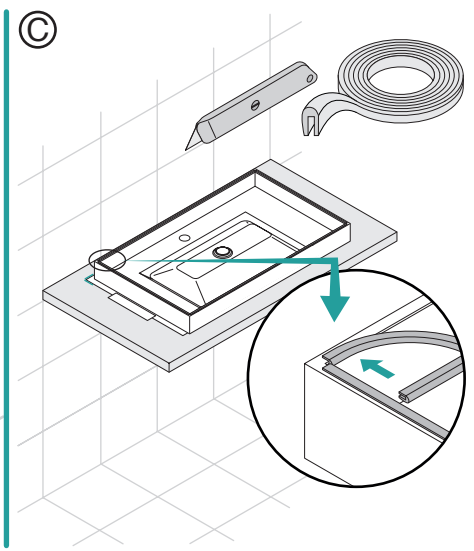

Schmidlin counter top washbasins

Schmidlin STUDIO

Schmidlin FLOW

Schmidlin CONTURA

Schmidlin METRO

Optional

Cutting Jig can be downloaded on www.schmidlin.ch

Subject to changes. Products may differ from illustrations erhalten