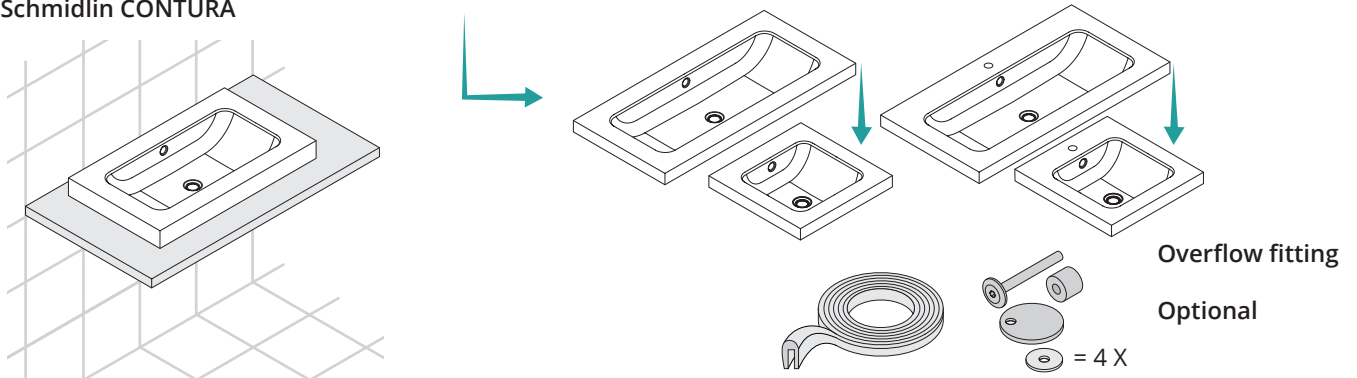

Schmidlin counter top washbasins

Schmidlin STUDIO

Schmidlin FLOW

Schmidlin CONTURA

Schmidlin METRO

Optional

Cutting Jig can be downloaded on www.schmidlin.ch

Subject to changes. Products may differ from illustrations erhalten

Schmidlin counter top washbasins Assembly

Delivery and installation by client

with
Schmidlin washbasins
with overflow

with
Schmidlin washbasins
without overflow

Schmidlin counter top washbasins Assembly

Optional