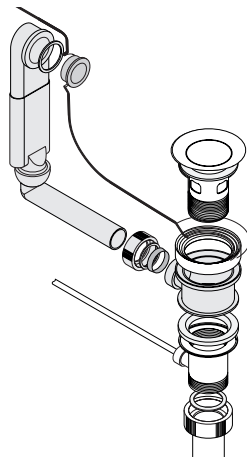

Schmidlin counter top washbasins

Schmidlin STUDIO

Schmidlin FLOW

Schmidlin CONTURA

Schmidlin METRO

Optional

Cutting Jig can be downloaded on www.schmidlin.ch

Subject to changes. Products may differ from illustrations erhalten

Schmidlin counter top washbasins Assembly

Delivery and installation by client

with
Schmidlin washbasins
with overflow

with
Schmidlin washbasins
without overflow

Schmidlin counter top washbasins Assembly

Optional