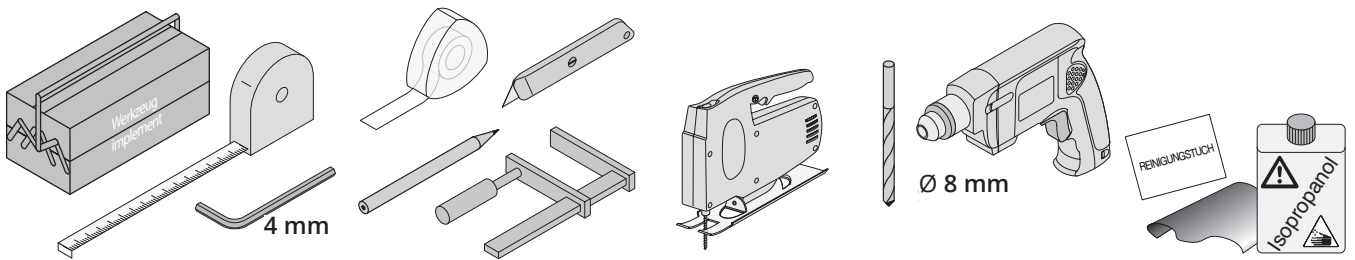

Schmidlin counter top washbasins

Schmidlin STUDIO

Schmidlin FLOW

Schmidlin CONTURA

Schmidlin METRO

Optional

Cutting Jig can be downloaded on www.schmidlin.ch

Subject to changes. Products may differ from illustrations erhalten

Schmidlin counter top washbasins Assembly

Delivery and installation by client

with
Schmidlin washbasins
with overflow

with
Schmidlin washbasins
without overflow

Schmidlin counter top washbasins Assembly

Optional