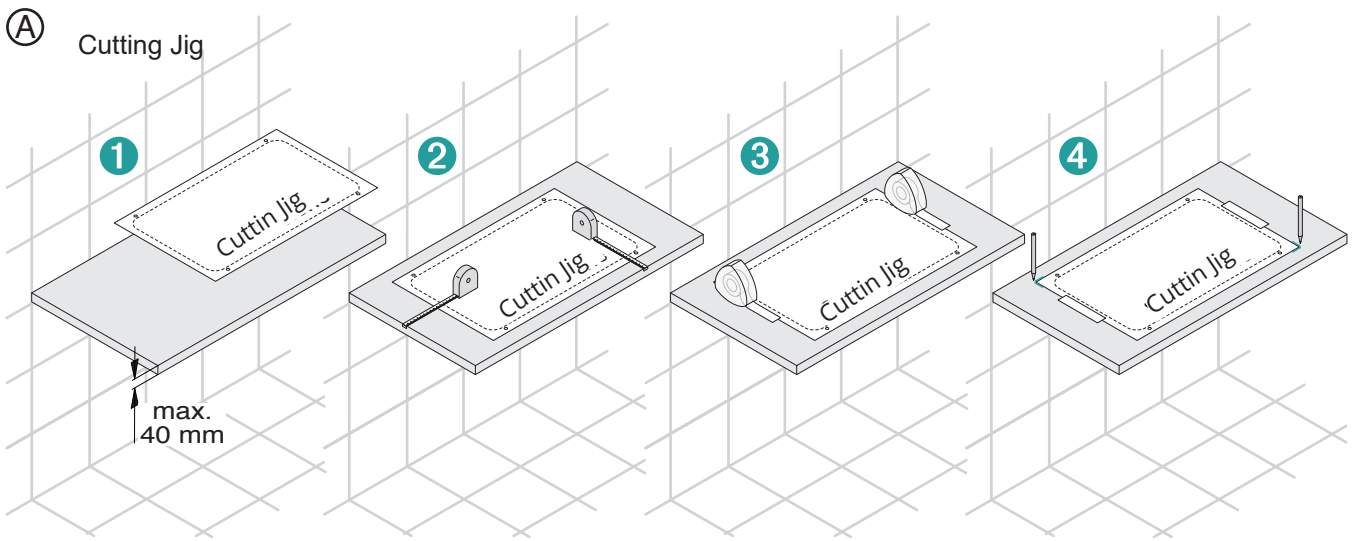

Schmidlin counter top washbasins

Schmidlin STUDIO

Schmidlin FLOW

Schmidlin CONTURA

Schmidlin METRO

Optional

Cutting Jig can be downloaded on www.schmidlin.ch

Subject to changes. Products may differ from illustrations erhalten

Schmidlin counter top washbasins Assembly

Delivery and installation by client

with
Schmidlin washbasins
with overflow

with
Schmidlin washbasins
without overflow

Schmidlin counter top washbasins Assembly

Optional