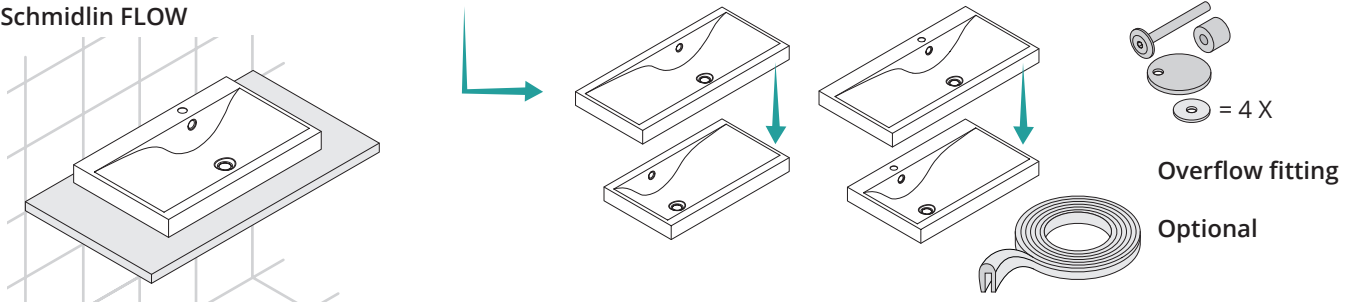

Schmidlin counter top washbasins

Schmidlin STUDIO

Schmidlin FLOW

Schmidlin CONTURA

Schmidlin METRO

Optional

Cutting Jig can be downloaded on www.schmidlin.ch

Subject to changes. Products may differ from illustrations erhalten

Schmidlin counter top washbasins Assembly

Delivery and installation by client

with
Schmidlin washbasins
with overflow

with
Schmidlin washbasins
without overflow

Schmidlin counter top washbasins Assembly

Optional