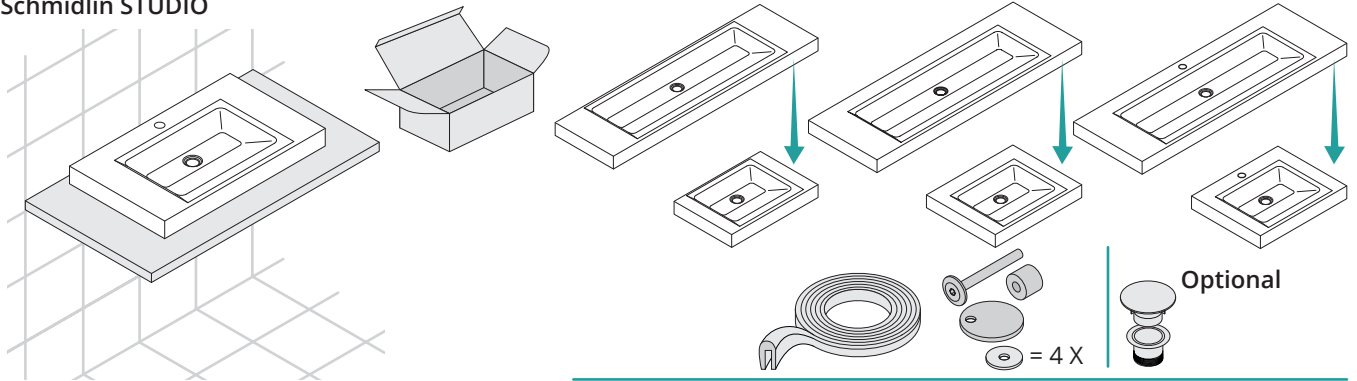

Schmidlin counter top washbasins

Schmidlin STUDIO

Schmidlin FLOW

Schmidlin CONTURA

Schmidlin METRO

Optional

Cutting Jig can be downloaded on www.schmidlin.ch

Subject to changes. Products may differ from illustrations erhalten

Schmidlin counter top washbasins Assembly

Delivery and installation by client

with
Schmidlin washbasins
with overflow

with
Schmidlin washbasins
without overflow

Schmidlin counter top washbasins Assembly

Optional