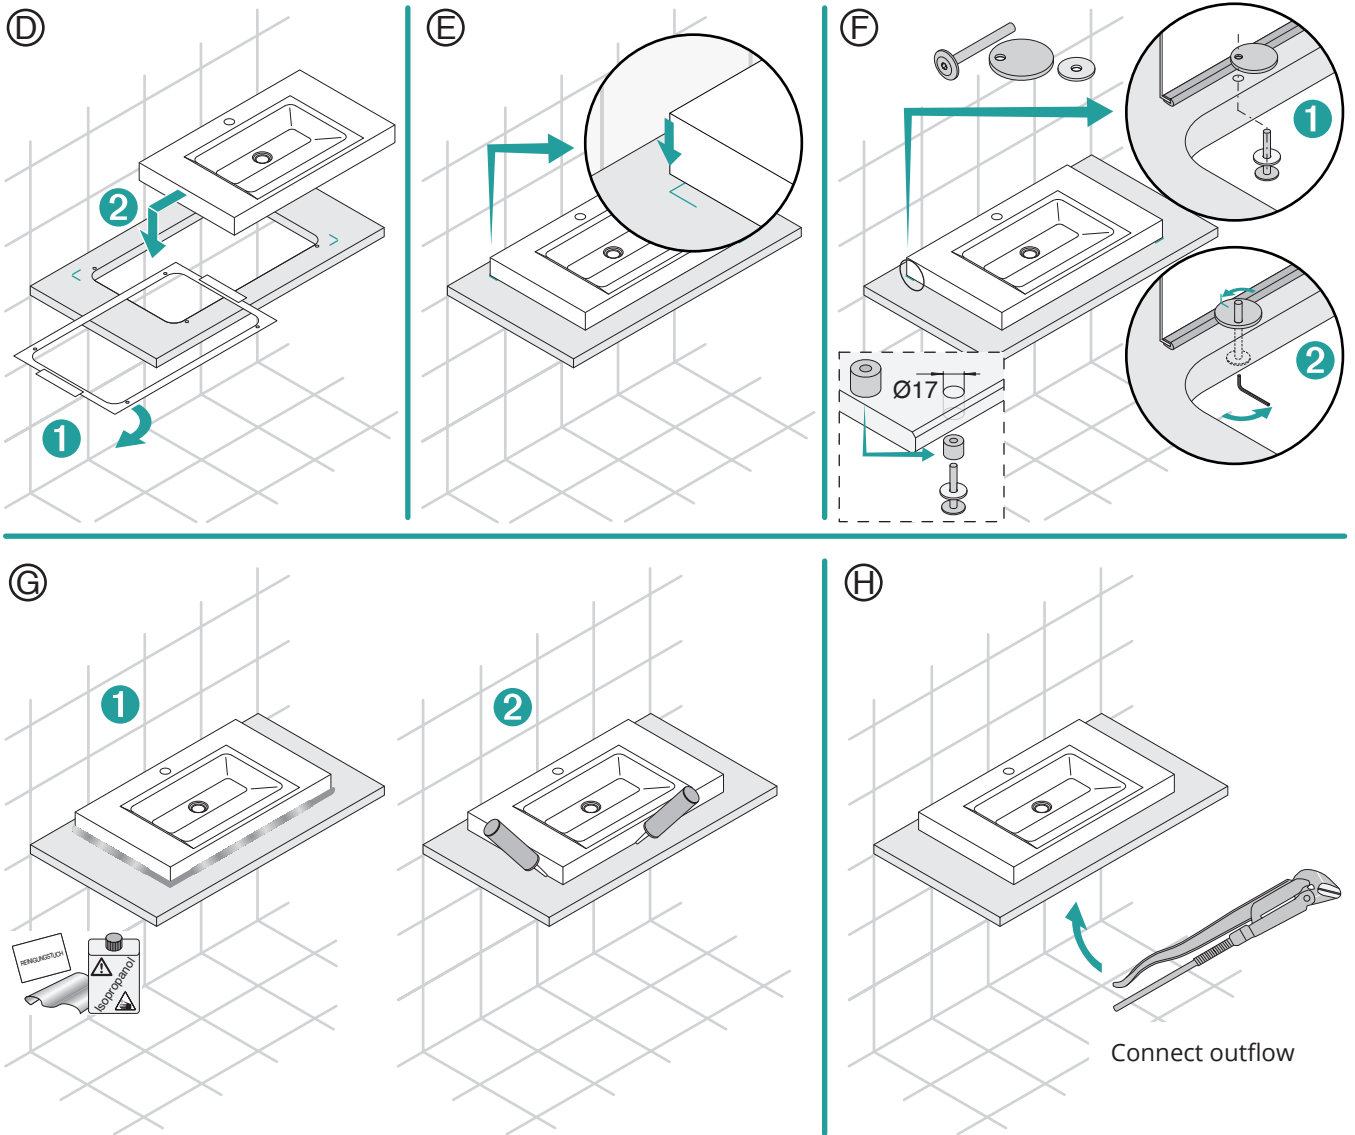

Schmidlin counter top washbasins

Schmidlin STUDIO

Schmidlin FLOW

Schmidlin CONTURA

Schmidlin METRO

Optional

Cutting Jig can be downloaded on www.schmidlin.ch

Subject to changes. Products may differ from illustrations erhalten

Schmidlin counter top washbasins Assembly

Delivery and installation by client

with
Schmidlin washbasins
with overflow

with
Schmidlin washbasins
without overflow

Schmidlin counter top washbasins Assembly

Optional