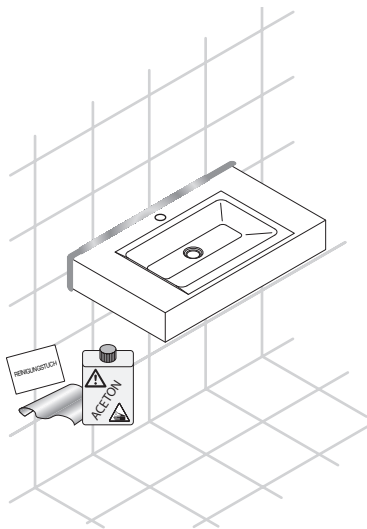

Schmidlin wall mounted washbasins

Schmidlin STUDIO

Schmidlin FLOW

Schmidlin CONTURA

Schmidlin METRO

Subject to changes. Products may differ from illustrats

Schmidlin wall mounted washbasins

Assembly

Subject to changes. Products may differ from illustrats

Schmidlin wall mounted washbasins Assembly

Delivery and installation by client

with
Schmidlin washbasins
with overflow

with
Schmidlin washbasins
without overflow

Optional

Clean

Subject to changes. Products may differ from illustrations

Schmidlin wall mounted washbasins Assembly